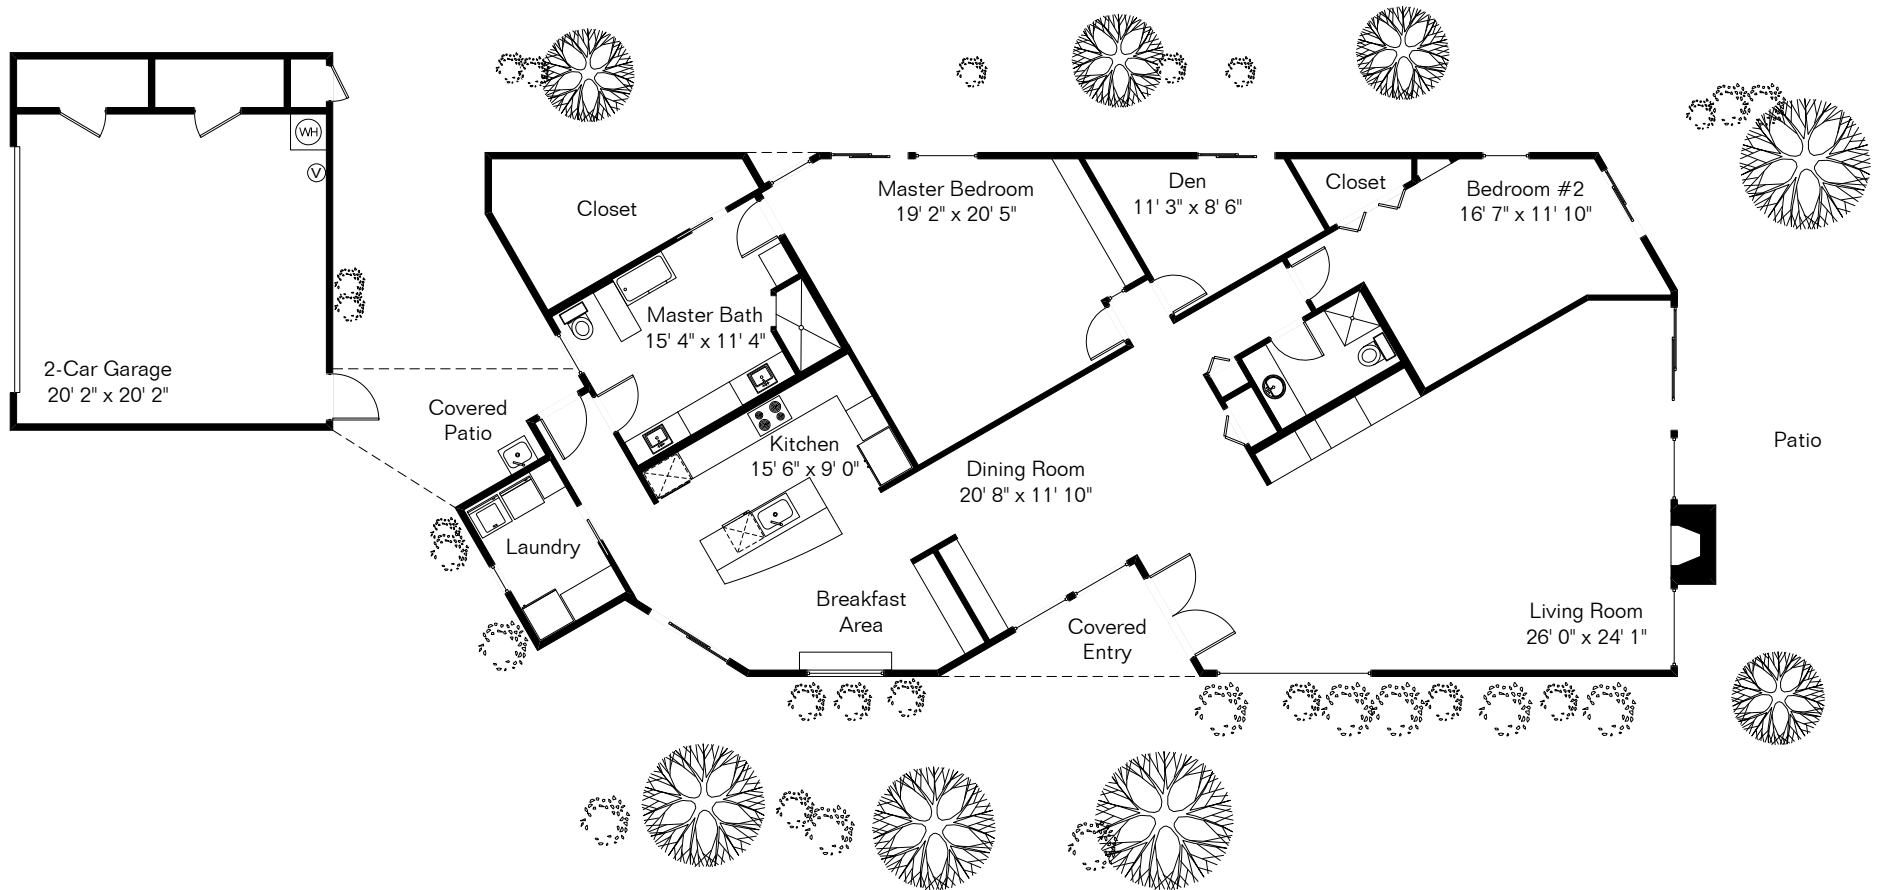

The square footages and room size information are deemed to be reliable but are not guaranteed and should be independently verified.

# 2236 E 3<sup>rd</sup> St

Site Visit July 2015

Copyright 2015 Floor Plans First! LLC  
All Rights Reserved.

Living Area 2,449 Sq Ft  
Garage 516 Sq Ft

[www.FloorPlansFirst.com](http://www.FloorPlansFirst.com)